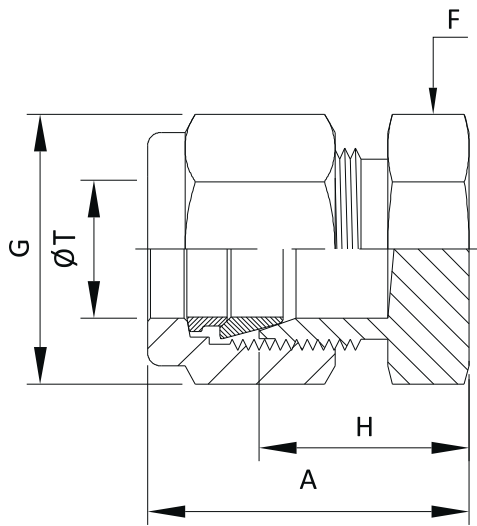

# TUBE CAP

## (INCH OD Tubes)

Instrumxx PRODUCT CODE	End Conn.	A	F A/F	G A/F	H
	T Tube OD (in)				
		(mm)			
IXX-TC-1	1/16	13.0	11.0	8.0	11.2
IXX-TC-2	1/8	20.0	11.0	11.0	13.5
IXX-TC-4	1/4	23.4	14.0	14.0	16.0
IXX-TC-5	5/16	24.4	16.0	16.0	17.0
IXX-TC-6	3/8	25.7	17.0	17.0	18.3
IXX-TC-8	1/2	29.2	22.0	22.0	19.0
IXX-TC-10	5/8	30.0	24.0	25.0	19.8
IXX-TC-12	3/4	31.5	27.0	28.5	21.4
IXX-TC-14	7/8	34.0	35.0	32.0	23.9
IXX-TC-16	1	38.4	35.0	38.0	26.2
IXX-TC-20	1-1/4	53.3	46.0	50.0	31.2
IXX-TC-24	1-1/2	64.5	55.0	57.0	37.4
IXX-TC-32	2	88.6	70.0	76.0	49.3

## (METRIC OD Tubes)

Instrumxx PRODUCT CODE	End Conn.	A	F A/F	G A/F	H
	T Tube OD (mm)				
		(mm)			
IXX-TC-3M	3	20.1	11.0	11.0	13.5
IXX-TC-6M	6	23.1	14.0	14.0	15.7
IXX-TC-8M	8	24.5	16.0	16.0	17.0
IXX-TC-10M	10	26.6	17.0	19.0	19.0
IXX-TC-12M	12	29.1	22.0	22.0	19.0
IXX-TC-14M	14	29.9	24.0	25.0	19.8
IXX-TC-15M	15	29.9	24.0	25.0	19.8
IXX-TC-16M	16	29.9	24.0	25.0	19.8
IXX-TC-18M	18	31.4	27.0	30.0	21.3
IXX-TC-20M	20	34.0	32.0	32.0	23.9
IXX-TC-22M	22	34.0	32.0	32.0	23.9
IXX-TC-25M	25	38.5	35.0	38.0	26.2
IXX-TC-28M	28	48.5	41.0	46.0	27.7
IXX-TC-30M	30	53.4	46.0	50.0	31.8
IXX-TC-32M	32	55.8	46.0	50.0	32.8
IXX-TC-38M	38	65.4	55.0	57.0	37.8